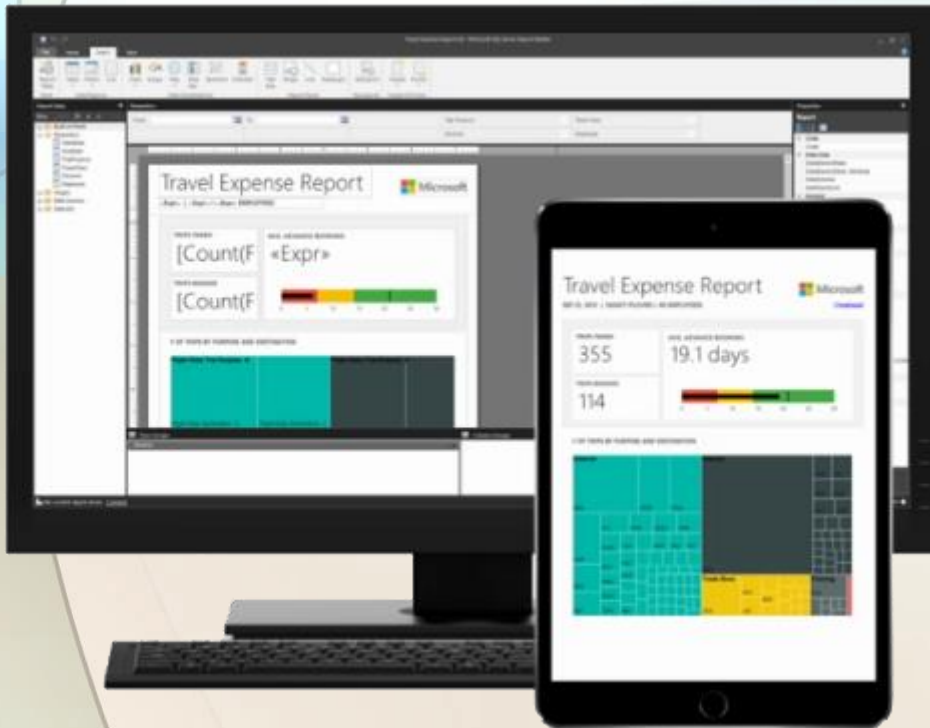

## Mobile reports

Create responsive, interactive reports optimized for mobile devices

# New Portal

Built on HTML5

Designed for any browser

KPIs

All report types

# Paginated Reports

Modern chart and gauge styles

Treemap and Sunburst chart types

Customizable parameter layout

Plugin-free printing